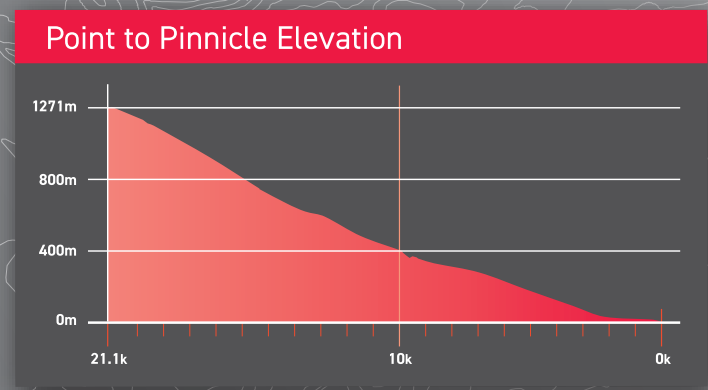

# 21.1KM POINT TO PINNACLE

**Key**

	Distantace Marker		Toilets
	Time Marker		Buses
	Water		Spectator Viewing
	Gaterade		Music
	First Aid		Movember

Wrest Point RACE START  
 Sandy Bay