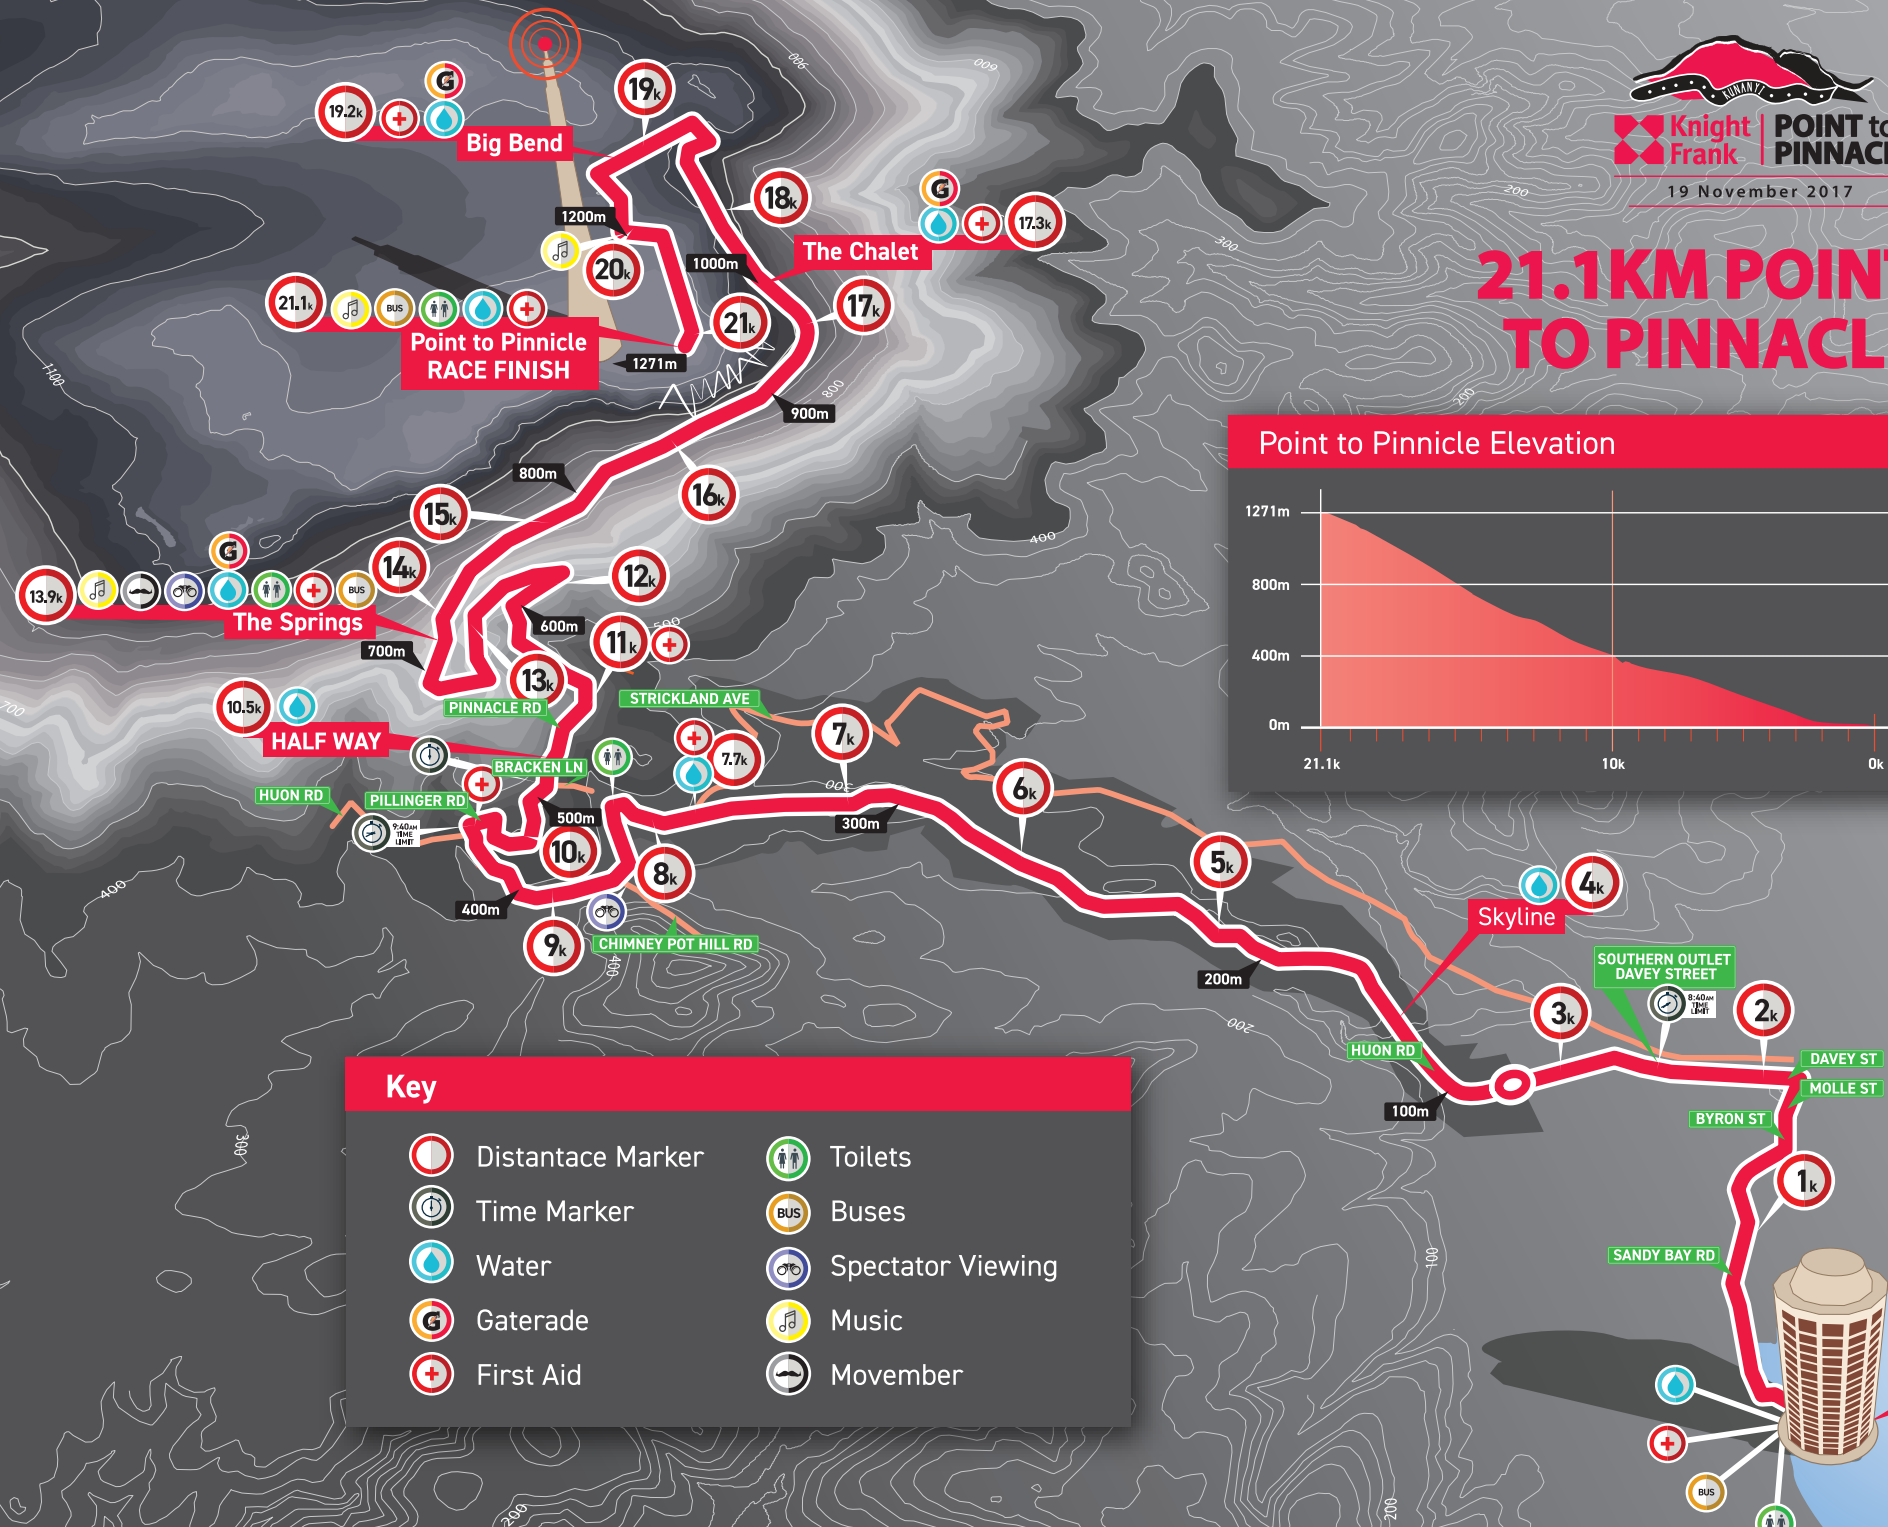

# 21.1KM POINT TO PINNACLE

**Key**

	Distantace Marker		Toilets
	Time Marker		Buses
	Water		Spectator Viewing
	Gaterade		Music
	First Aid		Movember

Wrest Point RACE START  
 Sandy Bay