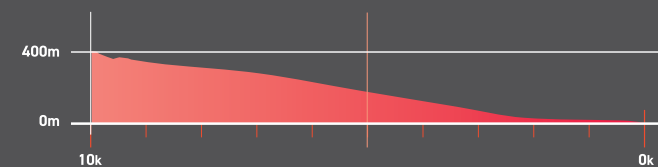

10KM POINT TO PUB

Point to Pub Elevation

Key

	Distantace Marker		Toilets
	Time Marker		Walk back to Shuttle Bus
	Water		Buses
	Gaterade		Spectator Viewing
	First Aid		Music

Wrest Point RACE START

Sandy Bay