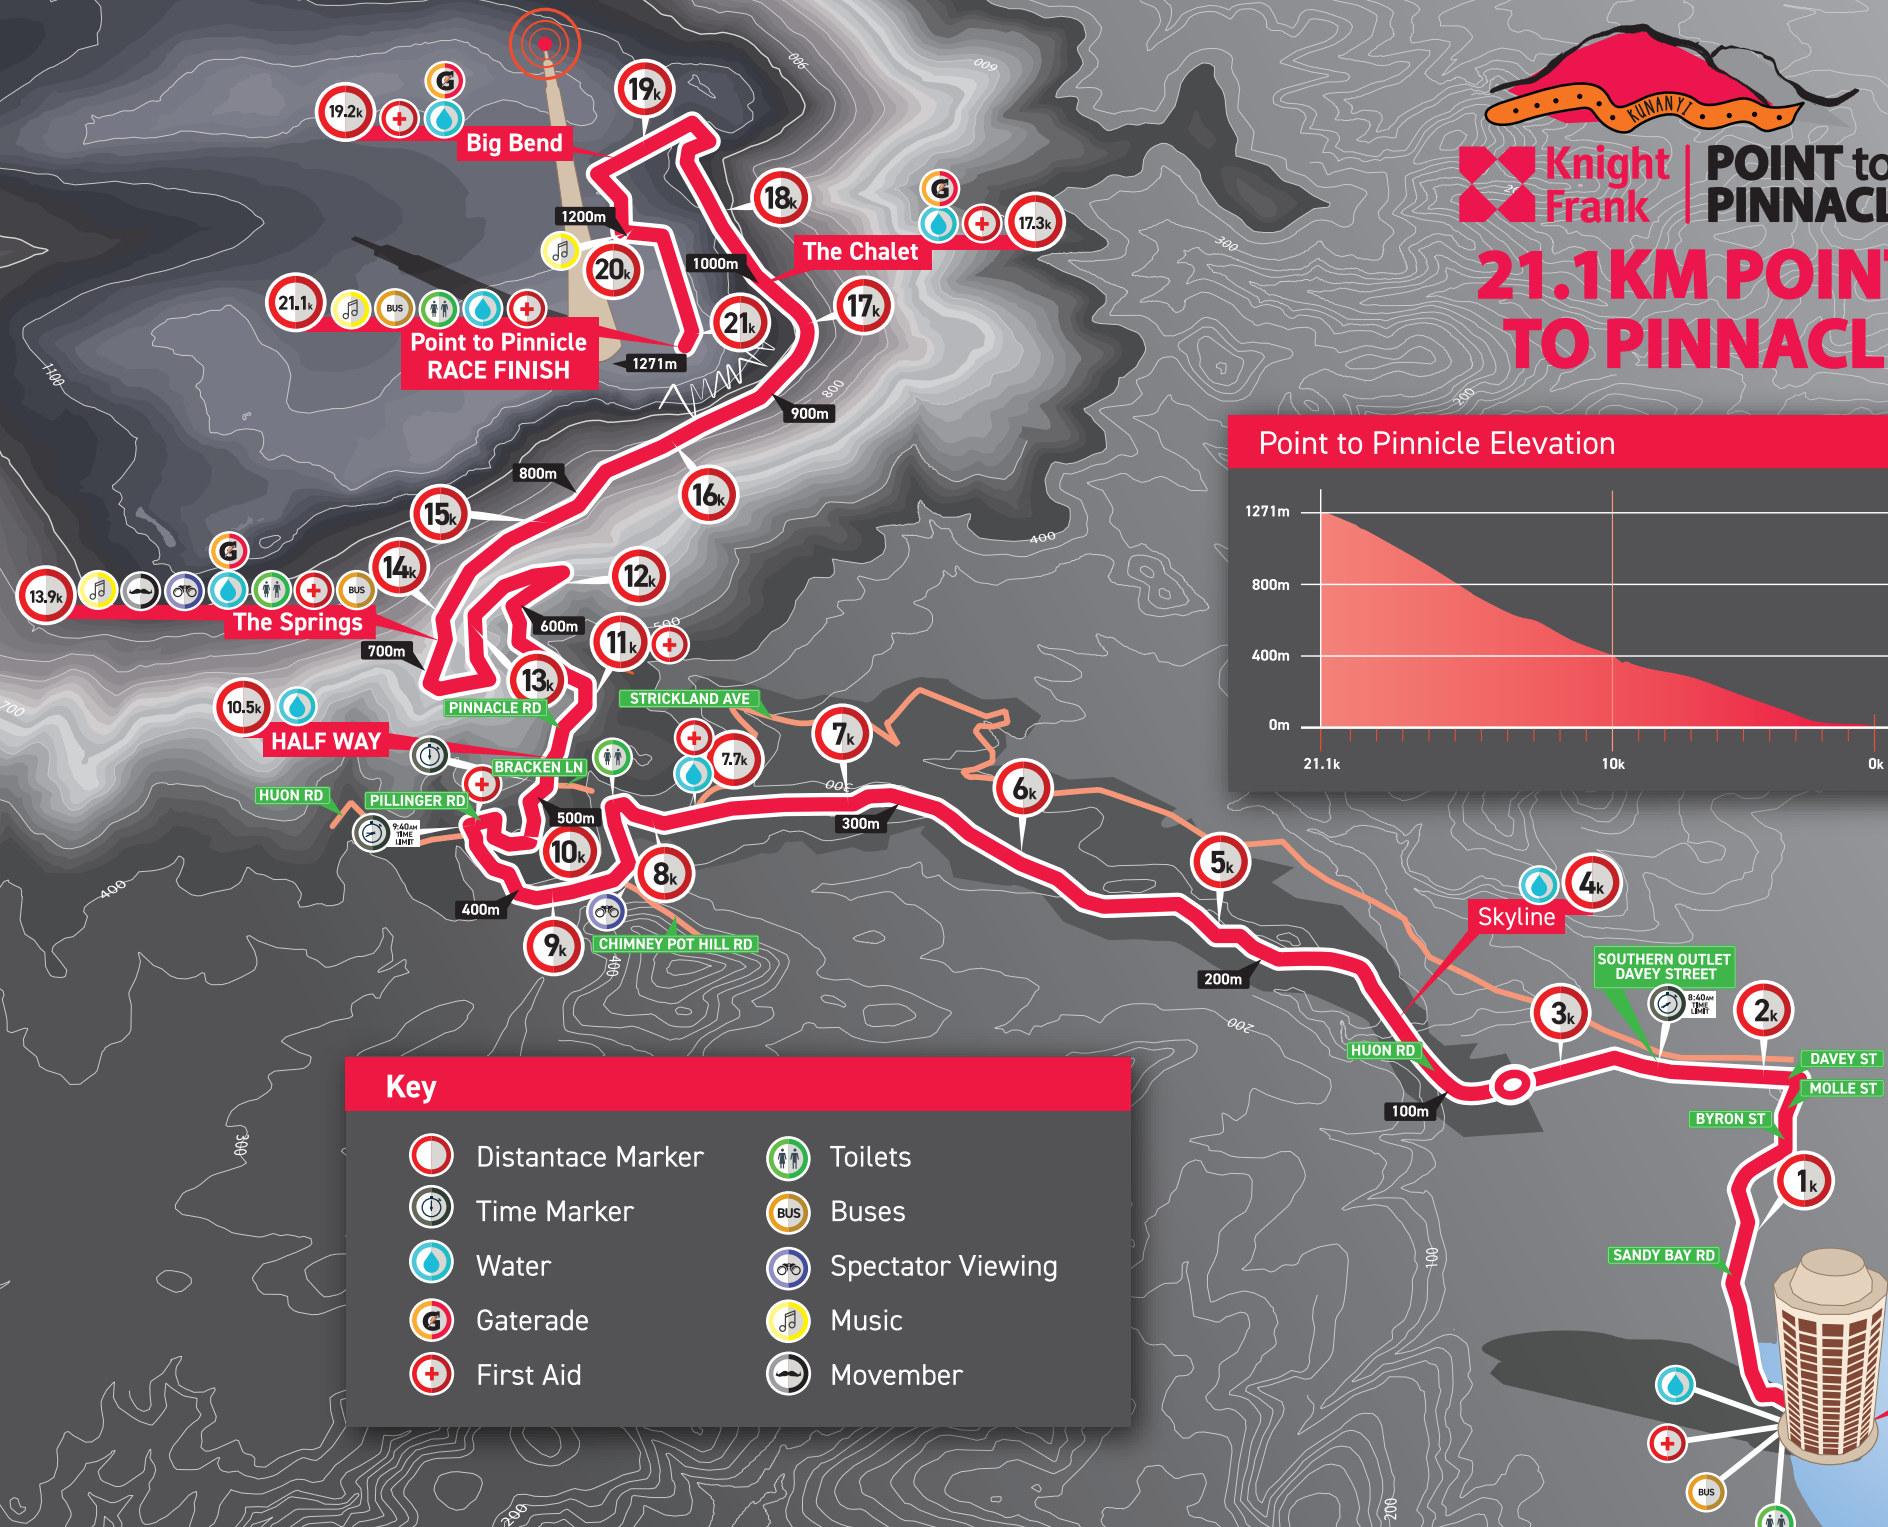

Knight Frank | **POINT to PINNACLE**

21.1 KM POINT TO PINNACLE

Key

	Distantace Marker		Toilets
	Time Marker		Buses
	Water		Spectator Viewing
	Gaterade		Music
	First Aid		Movember

Wrest Point RACE START

Sandy Bay