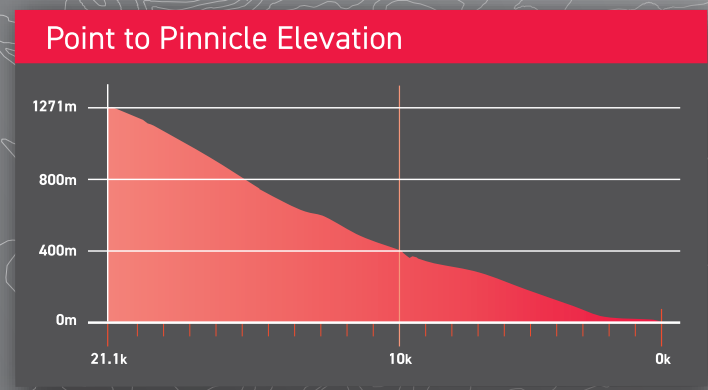

Knight Frank | **POINT to PINNACLE**

21.1 KM POINT TO PINNACLE

Key

	Distantace Marker		Toilets
	Time Marker		Buses
	Water		Spectator Viewing
	Gaterade		Music
	First Aid		Movember

Wrest Point RACE START

Sandy Bay