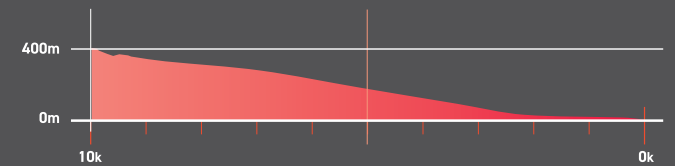

POINT to PUB 10KM

10KM POINT TO PUB

Point to Pub Elevation

Key

	Distantace Marker		Toilets
	Time Marker		Walk back to Shuttle Bus
	Water		Buses
	Gaterade		Spectator Viewing
	First Aid		Music

Point to Pub FINISH

HALF WAY

Skyline

Wrest Point RACE START

Sandy Bay