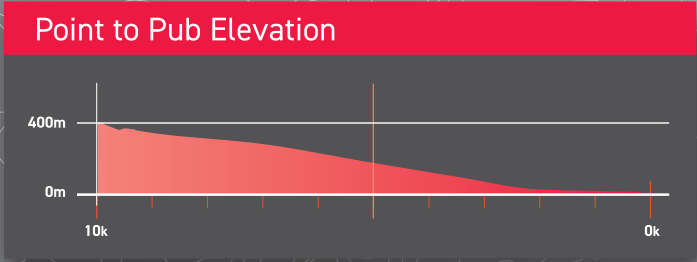

10KM POINT TO PUB

Key

	Distantace Marker		Toilets
	Time Marker		Walk back to Shuttle Bus
	Water		Buses
	Gaterade		Spectator Viewing
	First Aid		Music

Wrest Point RACE START

Sandy Bay