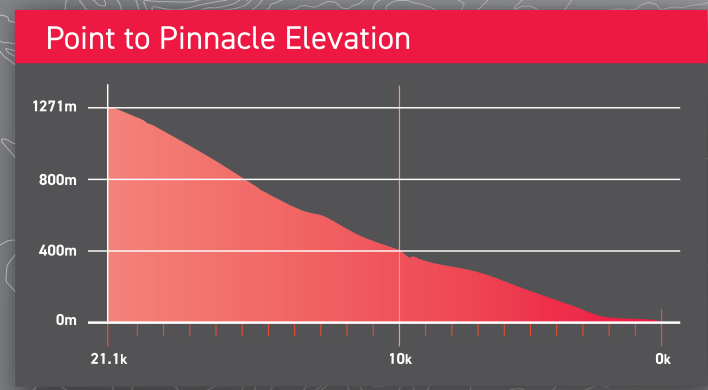

## 21.1 KM POINT TO PINNACLE

**Key**

	Distance Marker		Toilets
	Time Marker		Buses
	Water		Spectator Viewing
	Gatorade		Music
	First Aid		Movember

Wrest Point RACE START  
Sandy Bay