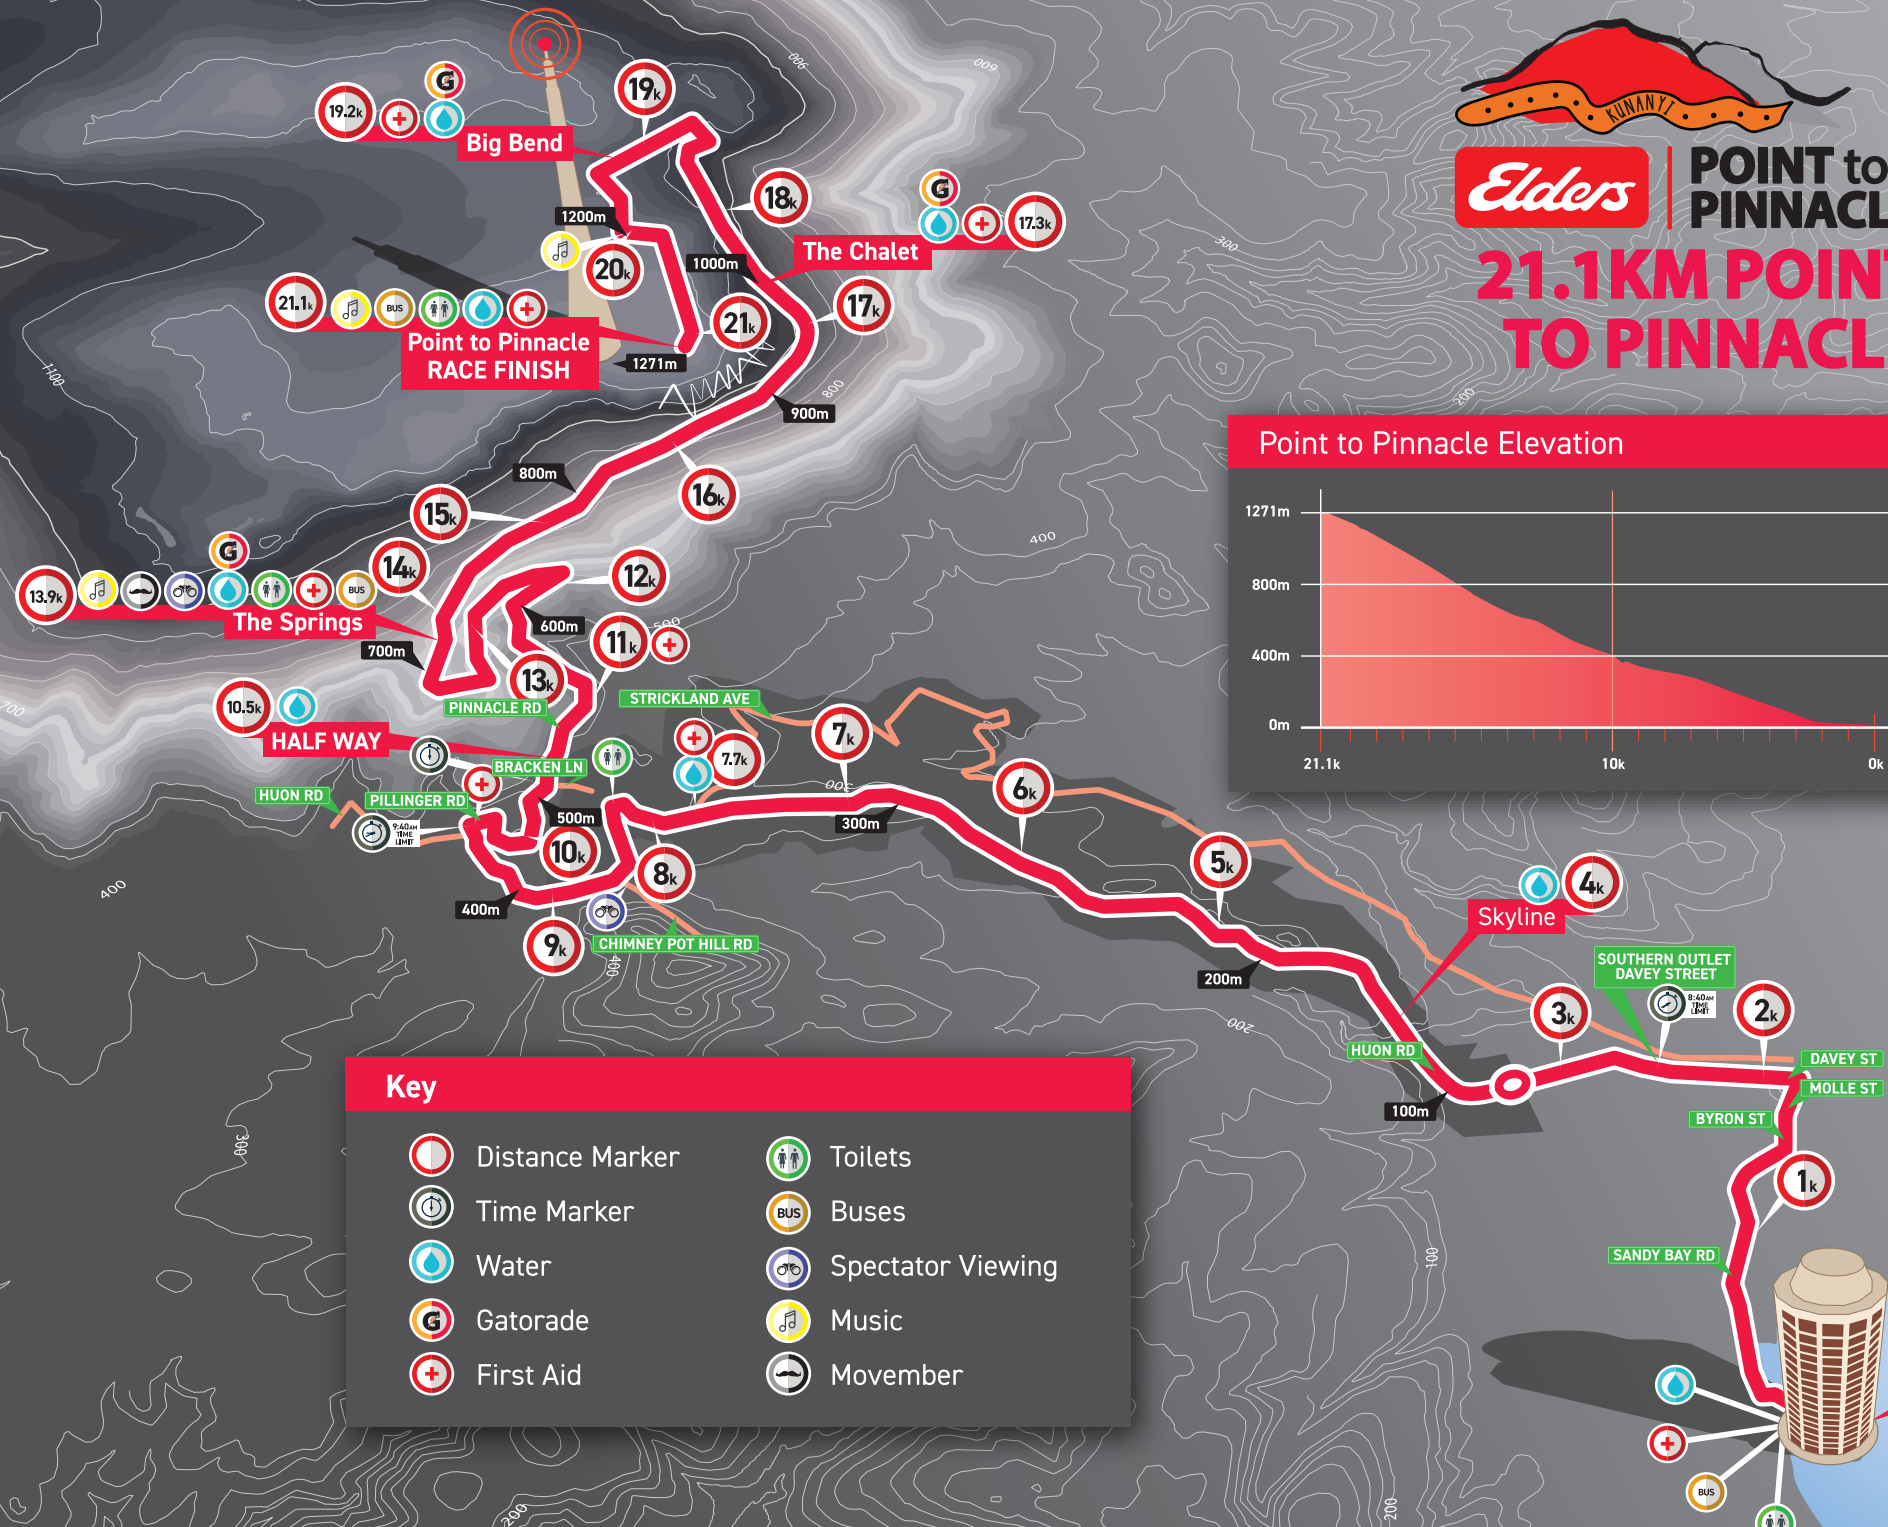

# Elders | POINT to PINNACLE

## 21.1 KM POINT TO PINNACLE

**Key**

	Distance Marker		Toilets
	Time Marker		Buses
	Water		Spectator Viewing
	Gatorade		Music
	First Aid		Movember

Wrest Point RACE START  
Sandy Bay